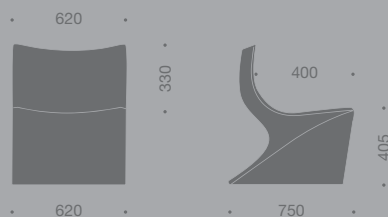

As a design product, SPACE is a reception chair made of rotomoulded polypropylene available in 3 colours: white grey RAL 7035, dark blue RAL 5003 and pastel orange RAL 2003. SPACE's design and comfort will seduce you while making your waiting spaces more stylish and enjoyable.

Thanks to its modularity, SPACE can be used alone or in different configurations. It can also be connected. In addition SPACE can be cleaned easily; this will make your life easier. SPACE is also available with upholstered seat and backrest pads.

Verdadero producto "Art deco", SPACE es un sillón de espera en polipropileno rotomoldeado, disponible en 3 colores muy de moda: blanco gris RAL 7035, azul oscuro RAL 5003 y naranja RAL 2003. Sus formas y su confort le seducirán y transformarán sus salas de espera en lugares aún más chics y acogedores.

Por su versatilidad, el sillón SPACE permite muchas posibilidades de distribución: puede ser instalado en módulos sueltos o junto a otros sillones que pueden ir unidos por unos muy discretos enganches de unión. Este sillón de espera le simplificará la vida ya que, realizado en polipropileno, su mantenimiento es muy fácil. SPACE también se fabrica con asiento o/y respaldo tapizados.

SPACE

Design
Pinaffo | Scagnellato

Accueil
Reception
Recepción

SCX0